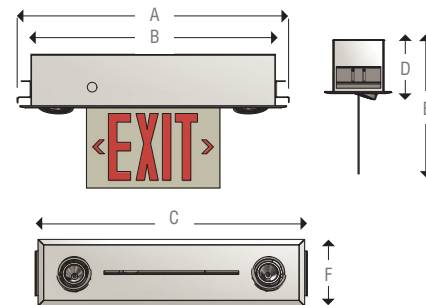

Model	A	B	C	D	E	F
Rec. Ceiling	24^{1/2}" (622mm)	22" (559mm)	24" (601mm)	4^{5/8}" (118mm)	12^{1/8}" (308mm)	6" (152mm)
Surf. Ceiling		22" (559mm)	24" (601mm)	4^{5/8}" (118mm)	12^{1/8}" (308mm)	6" (152mm)

■ ordering logic

Series	Operation	Pb-A (Capacity)	Ni-Cd⁽¹⁾ (Capacity)	LED	Face No	Panel Color	Lamps	Mounting	Options
OL2-E	6 (6V)	36 (6V, 12V)	42 (6V, 12V)	LR (red)	1 (Single)	C (clear)¹	See lamp guide	S (surface ceiling)	AT (auto-test)
	12 (12V)	60 (6V, 12V)	90 (6V, 12V)	LG (green)	2 (Double)	W (white)		R (recessed ceiling)	TD² (time delay)
	24 (24V)	72 (6V)	100 (24V)			M (mirror)			CC³ (custom color)
									BA⁴ (brushed aluminum finish)
									PA⁴ (polished aluminum finish)
									NC (Ni-Cd)
									FAI³ (fire alarm interface)
									SW³ (special wording)

NOTE 1: Clear Panel Only Available in Single Face
NOTE 2: Only available with AT option

NOTE 3: Must Specify
NOTE 4: Recessed Only

EXAMPLE: OL2-E-636-LR1-W-5WLED
Description: OL2 combo, 6V operation, 36W capacity, red LED, single face, white panel, recessed ceiling, white panel, 2x5W LED