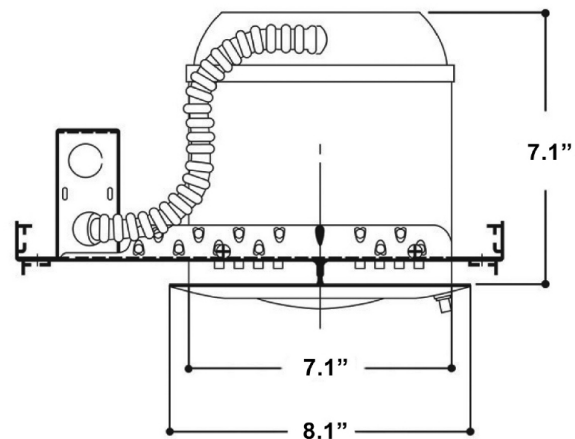

RCEL
RECESSED CAN EMERGENCY LIGHT

OVERVIEW

The RCEL is designed to look like a normal recessed downlight, but is actually an emergency light. The fixture comes with (1) 8W halogen lamp and a white trim. It blends very well into commercial, retail, and high-end spaces. The lamp can be angled to adjust the illumination area. It also features a push button for easy testing of the battery.

FEATURES

The RCEL comes with a 8W incandescent lamp that is gyroscopically mounted so it can be easily angled to cover the desired area.

EXTERNAL SPECIFICATIONS

The RCEL is constructed from corrosion and flame-resistant lightweight aluminum. All electronics are fully self-contained within the housing. This allows for easy handling and effortless installation. The standard trim plate comes in a white powder coat finish

ORDERING INFORMATION

Series

RCEL (8w halogen PAR36 - ceiling recessed)

DIMENSIONS

LAMP SPECIFICATIONS

- **Lamp Type:** Halogen
- **Lamp Shape:** PAR36
- **Lamp Wattage:** 8W
- **Color Temperature:** 3500K

BATTERY SPECIFICATIONS