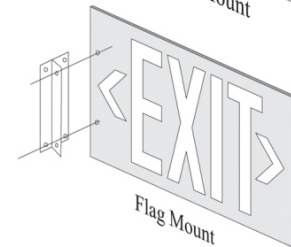

Viewing Distance: 75 Feet - Sign will remain visible and legible in total darkness to observers standing 75 feet away from the sign for at least 90 minutes after all light has been extinguished.

Life Expectancy: 25+ years
 Applications: High and low level, indoor use only
 Approvals: UL 924 Listed, Meets NFPA 101 Life Safety Code, NFPA 5000, JCAHO & OSHA, ICC, - IBC, ICBO - UBC, BOCA - NBC, SBCCI - SBC, 1/UFC, CA Bldg. Code, ASTM 2072 and CSFM Listed

Mounting Options

Surface • Ceiling • Flag • T-Bar

Description

Description	Item No.'s
black, wall mount exit sign	UT75WB
black, single-sided sign w/bracket	UT75SB
black, double-sided sign w/bracket	UT75DB
black, single-sided sign w/T-bar bracket	UT75STB
black, double-sided sign w/T-bar bracket	UT75DTB
silver, wall mount exit sign	UT75WS
silver, single-sided sign w/bracket	UT75SS
silver, double-sided sign w/bracket	UT75DS
silver, single-sided sign w/T-bar bracket	UT75STS
silver, double-sided sign w/T-bar bracket	UT75DTS
red, wall mount exit sign	UT75WR
red, single-sided sign w/bracket	UT75SR
red, double-sided sign w/bracket	UT75DR
red, single-sided sign w/T-bar bracket	UT75STR
red, double-sided sign w/T-bar bracket	UT75DTR
green, wall mount exit sign	UT75WG
green, single-sided sign w/bracket	UT75SG
green, double-sided sign w/bracket	UT75DG
green, single-sided sign w/T-bar bracket	UT75STG
green, double-sided sign w/T-bar bracket	UT75DTG
white, wall mount exit sign	UT75WW
white, single-sided sign w/bracket	UT75SW
white, double-sided sign w/bracket	UT75DW
white, single-sided sign w/T-bar bracket	UT75STW
white, double-sided sign w/T-bar bracket	UT75DTW