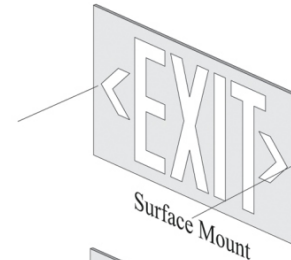

Viewing Distance: 75 Feet - Sign will remain visible and legible in total darkness to observers standing 75 feet away from the sign for at least 90 minutes after all light has been extinguished.

Life Expectancy: 25+ years
 Applications: High and low level, indoor use only
 Approvals: UL 924 Listed, Meets NFPA 101 Life Safety Code, NFPA 5000, JCAHO & OSHA, ICC, - IBC, ICBO - UBC, BOCA - NBC, SBCCI - SBC, 1/UFC, CA Bldg. Code, ASTM 2072 and CSFM Listed

Mounting Options

Surface • Ceiling • Flag • T-Bar

Description

Description	Item No.'s
black, wall mount exit sign	UT75WB
black, single-sided sign w/bracket	UT75SB
black, double-sided sign w/bracket	UT75DB
black, single-sided sign w/T-bar bracket	UT75STB
black, double-sided sign w/T-bar bracket	UT75DTB
silver, wall mount exit sign	UT75WS
silver, single-sided sign w/bracket	UT75SS
silver, double-sided sign w/bracket	UT75DS
silver, single-sided sign w/T-bar bracket	UT75STS
silver, double-sided sign w/T-bar bracket	UT75DTS
red, wall mount exit sign	UT75WR
red, single-sided sign w/bracket	UT75SR
red, double-sided sign w/bracket	UT75DR
red, single-sided sign w/T-bar bracket	UT75STR
red, double-sided sign w/T-bar bracket	UT75DTR
green, wall mount exit sign	UT75WG
green, single-sided sign w/bracket	UT75SG
green, double-sided sign w/bracket	UT75DG
green, single-sided sign w/T-bar bracket	UT75STG
green, double-sided sign w/T-bar bracket	UT75DTG
white, wall mount exit sign	UT75WW
white, single-sided sign w/bracket	UT75SW
white, double-sided sign w/bracket	UT75DW
white, single-sided sign w/T-bar bracket	UT75STW
white, double-sided sign w/T-bar bracket	UT75DTW